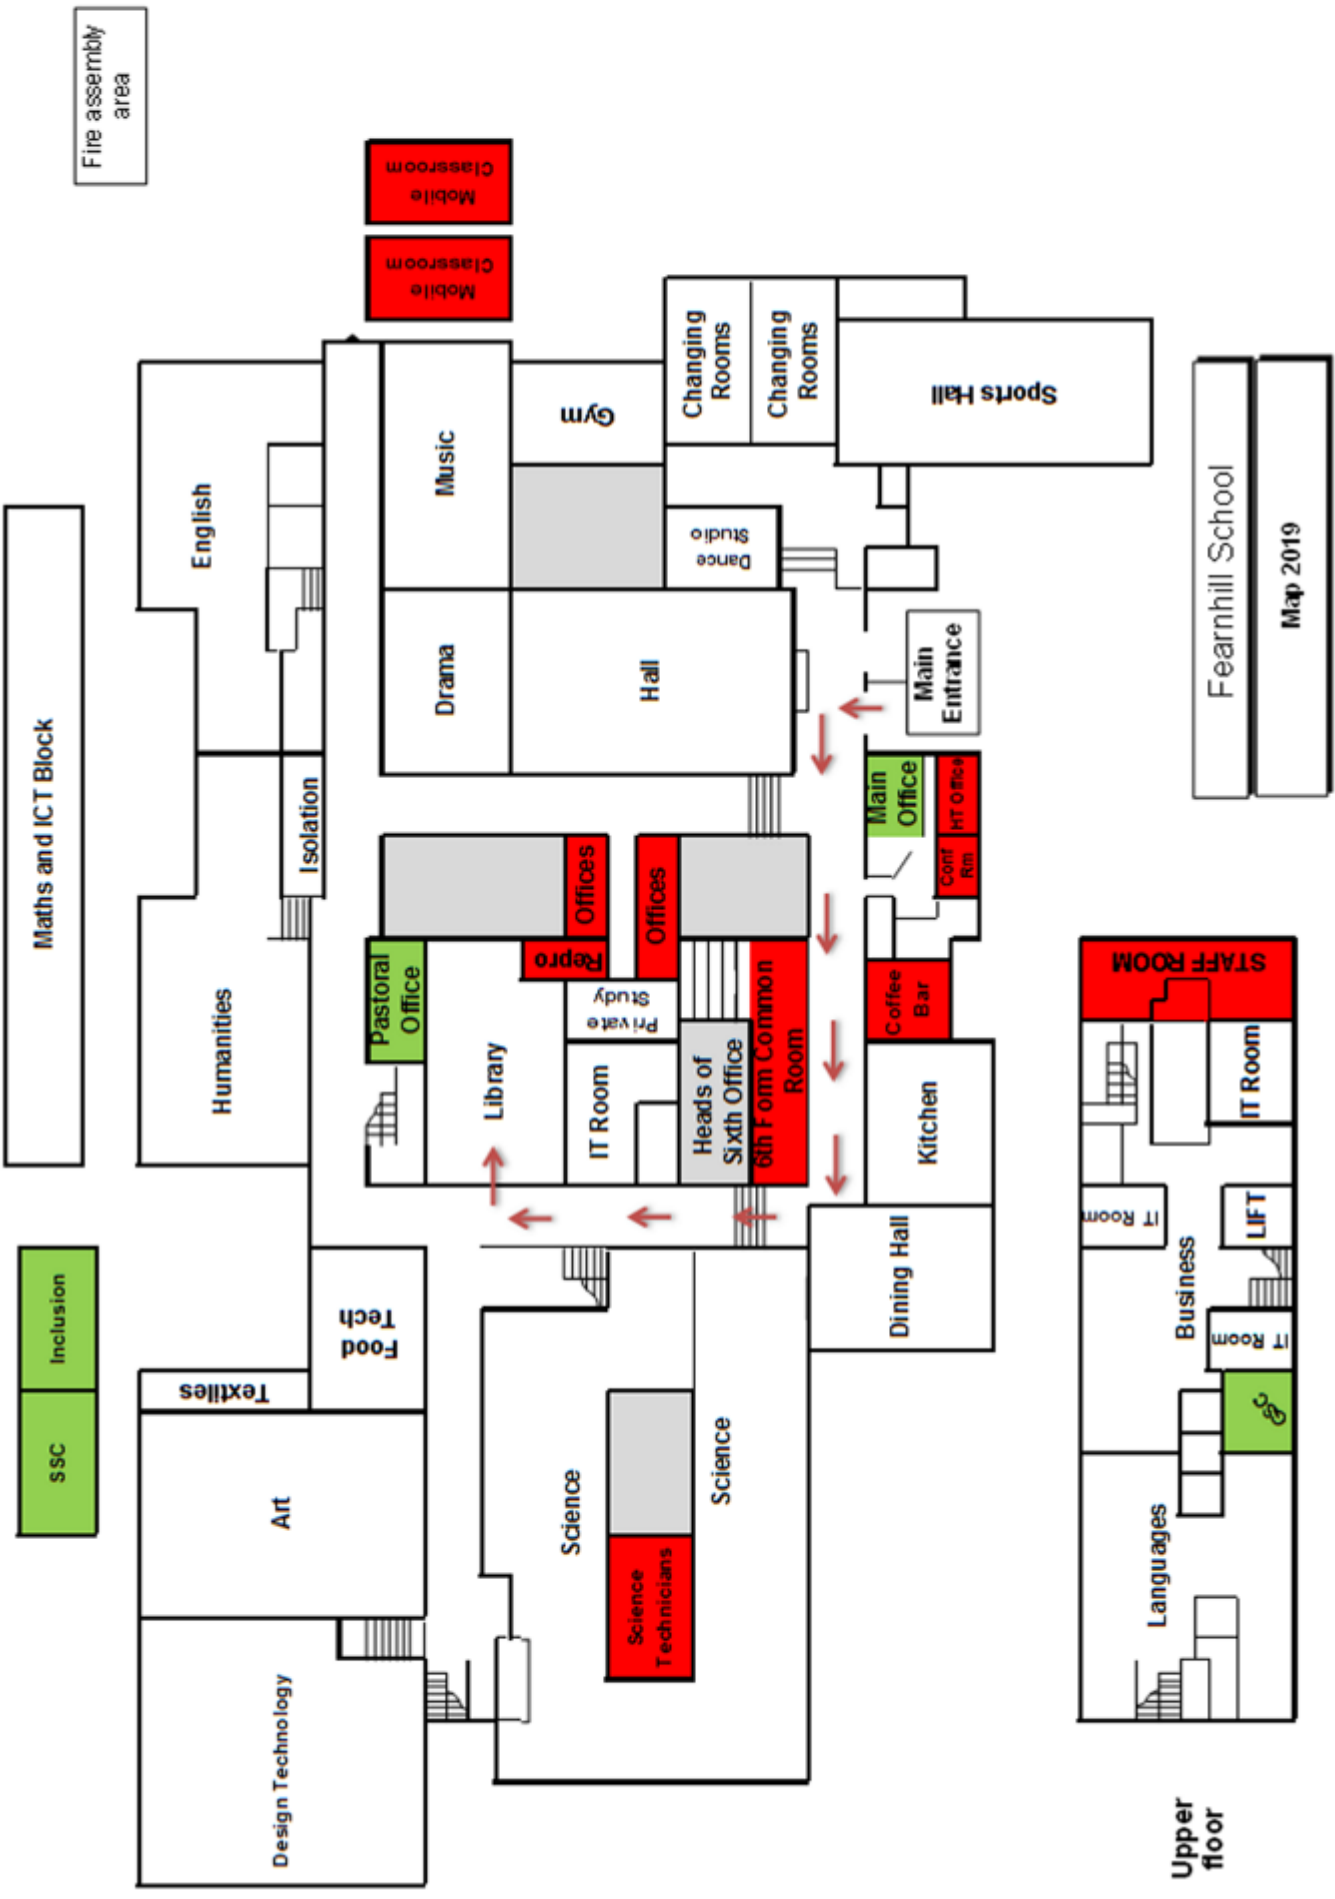

FEARNHILL
SCHOOL

This is Fearnhill School reception. You can hand in letters and ask for help here.

These are our main school corridors

This is the dining area where you can eat lunch

This is the canteen where you can get a school lunch

This is the library where you can find a book to read

This is the sport hall where you may have P.E or other activities

This is the school hall, in this picture it is ready for exams, but you will have some assemblies here

This is the Maths and Computing building. It is outside the main building

This is the SSC and Inclusion building. It is outside the main building.

These rooms can be used if you are struggling in class and need a break.

Inclusion is also open at break and lunchtimes from if you need somewhere quiet to spend time. You can eat your packed lunch here.

Fire assembly area

Fearnhill School
Map 2019

Upper floor